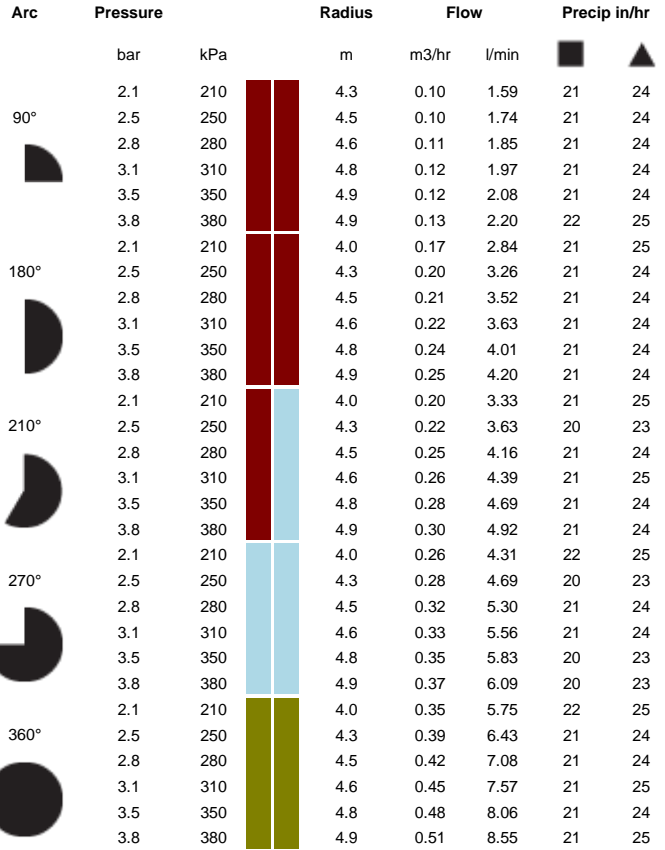

Radius: 2.5 to 4.9 m
Adjustable Arc & Full-Circle
Maroon and Grey: 90° to 210°
Lt. Blue and Grey: 210° to 270°
Olive and Grey: 360°

MP-800SR

Radius: 1.8 to 3.5 m
Adjustable Arc
Orange and Grey: 90° to 210°
Lime Green and Grey: 360°

Arc	Pressure		Min Radius			Max Radius			Precip mm/hr			
			Radius	Flow		Radius	Flow		■	▲		
				m	m³/hr		l/min	m			m³/hr	l/min
bar	kPa	m	m³/hr	l/min	m	m³/hr	l/min	■	▲			
90°	2.1	210	1.8	0.03	0.49	2.6	0.04	0.61	22	25		
	2.5	250		0.03	0.55		0.04	0.72	21	24		
	2.8	280		0.04	0.61		0.05	0.87	21	24		
	3.0	300		0.04	0.68		0.06	0.95	20	23		
	3.5	350		0.04	0.72		0.06	1.02	20	23		
	3.8	380		0.05	0.76		0.06	1.06	20	23		
180°	2.1	210	1.8	0.06	0.98	2.6	0.07	1.21	22	25		
	2.5	250		0.07	1.10		0.08	1.40	21	24		
	2.8	280		0.07	1.21		0.10	1.59	21	24		
	3.0	300		0.08	1.36		0.10	1.74	19	22		
	3.5	350		0.09	1.44		0.11	1.82	19	22		
	3.8	380		0.09	1.51		0.11	1.89	18	21		
210°	2.1	210	1.8	0.07	1.15	2.6	0.08	1.40	22	25		
	2.5	250		0.08	1.28		0.10	1.67	22	25		
	2.8	280		0.08	1.41		0.11	1.85	21	24		
	3.0	300		0.10	1.59		0.12	2.01	20	23		
	3.5	350		0.10	1.68		0.13	2.12	19	22		
	3.8	380		0.11	1.77		0.13	2.20	18	21		
360°	2.1	210	1.8	0.11	1.78	2.6	0.14	2.38	22	25		
	2.5	250		0.12	1.97		0.16	2.65	20	23		
	2.8	280		0.13	2.12		0.18	2.95	20	23		
	3.0	300		0.13	2.23		0.19	3.22	20	23		
	3.5	350		0.14	2.38		0.20	3.33	19	21		
	3.8	380		0.16	2.65		0.22	3.71	18	21		

Bold = Optimal pressure for the MP Rotator is 2.8 bar; 280 kPa. This can easily be achieved by using the MP Rotator with the Pro-Spray PRS40 Sprinkler Body, pressure regulated at 2.8 bar; 280 kPa.

* Flow and precipitation rates may change as a result of reducing radius.

Bold = Optimal pressure for the MP Rotator is 2.8 bar; 280 kPa. This can easily be achieved by using the MP Rotator with the Pro-Spray PRS40 Sprinkler Body, pressure regulated at 2.8 bar; 280 kPa.