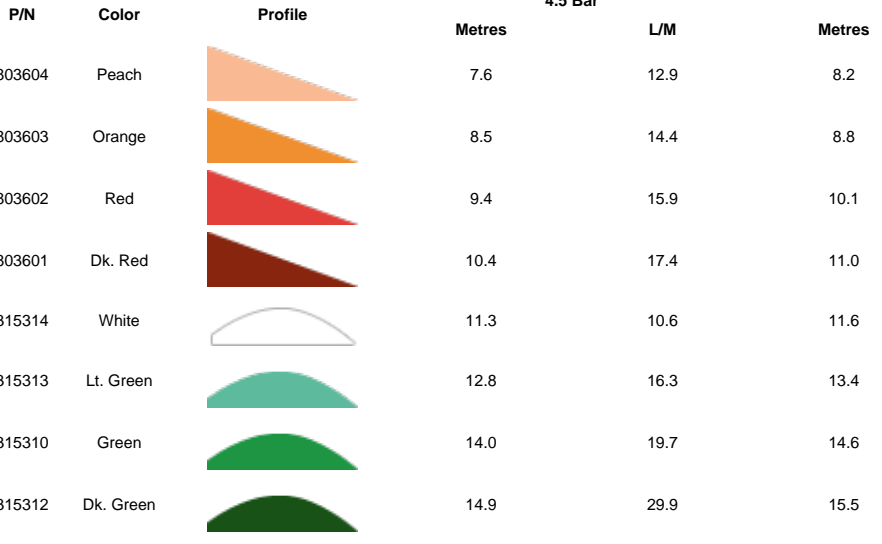

Ocean Pallet: 180

Land Pallet: 144

Master Carton: 4

| TTS-885 / G885 / G85B NOZZLE PERFORMANCE DATA* - METRIC | | | | | | | | | |
|---|--------------------|------------------------|----------|-----|--------|--------------------|-------|-----------------|------|
| Nozzle | | | Pressure | | Radius | Flow | | Precip mm/hr | |
| | | | bar | kPa | m | m ³ /hr | l/min | ■ | ▲ |
| Orange 803603 | 10 Lt. Green | Dk. Green 315312 | 3.4 | 344 | 11.3 | 2.02 | 33.7 | 15.9 | 18.4 |
| | | | 4.1 | 413 | 11.9 | 2.23 | 37.1 | 15.8 | 18.2 |
| | | | 4.5 | 450 | 12.5 | 2.32 | 38.6 | 14.8 | 17.1 |
| | | | - | - | - | - | - | - | - |
| Orange 803603 | 13 Lt. Blue | White 315314 | 3.4 | 344 | 14.3 | 2.59 | 43.2 | 12.6 | 14.6 |
| | | | 4.1 | 413 | 14.6 | 2.79 | 46.6 | 13.1 | 15.1 |
| | | | 4.5 | 450 | 14.9 | 2.93 | 48.8 | 13.1 | 15.2 |
| | | | - | - | - | - | - | - | - |
| Orange 803603 | 15 White | White 315314 | 3.4 | 344 | 15.9 | 2.93 | 48.8 | 11.7 | 13.5 |
| | | | 4.1 | 413 | 15.9 | 3.29 | 54.9 | 13.1 | 15.1 |
| | | | 4.5 | 450 | 16.2 | 3.38 | 56.4 | 13.0 | 15.0 |
| | | | 4.8 | 482 | 16.2 | 3.52 | 58.7 | 13.5 | 15.6 |
| | | | 5.5 | 551 | 16.5 | 3.75 | 62.5 | 13.8 | 16.0 |
| Orange 803603 | 18 Orange | Lt. Green 315313 | 3.4 | 344 | 17.4 | 3.77 | 62.8 | 12.5 | 14.4 |
| | | | 4.1 | 413 | 17.7 | 4.04 | 67.4 | 12.9 | 14.9 |
| | | | 4.5 | 450 | 18.0 | 4.23 | 70.4 | 13.1 | 15.1 |
| | | | 4.8 | 482 | 18.3 | 4.41 | 73.4 | 13.2 | 15.2 |
| | | | 5.5 | 551 | 18.6 | 4.66 | 77.6 | 13.5 | 15.6 |
| Orange 803603 | 20 Tan | Lt. Green 315313 | 3.4 | 344 | 18.0 | 4.07 | 67.8 | 12.6 | 14.5 |
| | | | 4.1 | 413 | 18.6 | 4.43 | 73.8 | 12.8 | 14.8 |
| | | | 4.5 | 450 | 18.9 | 4.50 | 75.0 | 12.6 | 14.5 |
| | | | 4.8 | 482 | 19.2 | 4.68 | 78.0 | 12.7 | 14.7 |
| | | | 5.5 | 551 | 19.5 | 5.02 | 83.7 | 13.2 | 15.2 |
| Orange 803603 | 23 Green | Lt. Green 315313 | 3.4 | 344 | 19.8 | 4.59 | 76.5 | 11.7 | 13.5 |
| | | | 4.1 | 413 | 20.1 | 5.02 | 83.7 | 12.4 | 14.3 |
| | | | 4.5 | 450 | 20.4 | 5.43 | 90.5 | 13.0 | 15.0 |
| | | | 4.8 | 482 | 20.4 | 5.50 | 91.6 | 13.2 | 15.2 |
| | | | 5.5 | 551 | 21.0 | 5.88 | 98.0 | 13.3 | 15.4 |
| Red 803602 | 25 Blue | Green 315310 | 4.5 | 450 | 21.6 | 6.43 | 107.1 | 13.7 | 15.8 |
| | | | 4.8 | 482 | 21.9 | 6.66 | 110.9 | 13.8 | 16.0 |
| | | | 5.5 | 551 | 22.3 | 7.16 | 119.2 | 14.5 | 16.7 |
| | | | 6.2 | 620 | 22.6 | 7.59 | 126.4 | 14.9 | 17.2 |
| | | | 6.9 | 689 | 22.9 | 8.04 | 134.0 | 15.4 | 17.8 |
| Red 803602 | 33 Grey | Green 315310 | 4.5 | 450 | 21.9 | 6.95 | 115.8 | 14.4 | 16.7 |
| | | | 4.8 | 482 | 22.3 | 7.18 | 119.6 | 14.5 | 16.7 |
| | | | 5.5 | 551 | 22.9 | 7.70 | 128.3 | 14.7 | 17.0 |
| | | | 6.2 | 620 | 23.5 | 8.13 | 135.5 | 14.8 | 17.1 |
| | | | 6.9 | 689 | 24.1 | 8.61 | 143.5 | 14.8 | 17.1 |
| Red 803602 | 38 Red | Green 315310 | 4.5 | 450 | 23.2 | 7.93 | 132.1 | 14.8 | 17.1 |
| | | | 4.8 | 482 | 23.8 | 8.22 | 137.0 | 14.5 | 16.8 |
| | | | 5.5 | 551 | 24.4 | 8.88 | 148.0 | 14.9 | 17.2 |
| | | | 6.2 | 620 | 25.0 | 9.36 | 156.0 | 15.0 | 17.3 |
| | | | 6.9 | 689 | 25.6 | 9.88 | 164.7 | 15.1 | 17.4 |
| Red 803602 | 43 Dk. Brown | Green 315310 | - | - | - | - | - | - | |
| | | | 4.8 | 482 | 24.7 | 9.36 | 156.0 | 15.4 | 17.7 |
| | | | 5.5 | 551 | 25.3 | 9.88 | 164.7 | 15.4 | 17.8 |
| | | | 6.2 | 620 | 26.2 | 10.49 | 174.9 | 15.3 | 17.6 |
| | | | 6.9 | 689 | 27.1 | 11.06 | 184.3 | 15.0 | 17.4 |
| Dk. Red 803601 | 48 Dk. Green | Dk. Green 315312 | - | - | - | - | - | - | |
| | | | 4.8 | 482 | 25.3 | 10.52 | 175.3 | 16.4 | 19.0 |
| | | | 5.5 | 551 | 25.9 | 10.99 | 183.2 | 16.4 | 18.9 |
| | | | 6.2 | 620 | 27.1 | 11.74 | 195.7 | 16.0 | 18.4 |
| | | | 6.9 | 689 | 27.7 | 12.38 | 206.3 | 16.1 | 18.6 |
| Dk. Red 803601 | 53 Dk. Blue | Dk. Green 315312 | - | - | - | - | - | - | |
| | | | 4.8 | 482 | 26.5 | 11.52 | 191.9 | 16.4 | 18.9 |
| | | | 5.5 | 551 | 27.1 | 12.06 | 201.0 | 16.4 | 18.9 |
| | | | 6.2 | 620 | 28.0 | 12.81 | 213.5 | 16.3 | 18.8 |
| | | | 6.9 | 689 | 28.7 | 13.54 | 225.6 | 16.5 | 19.0 |